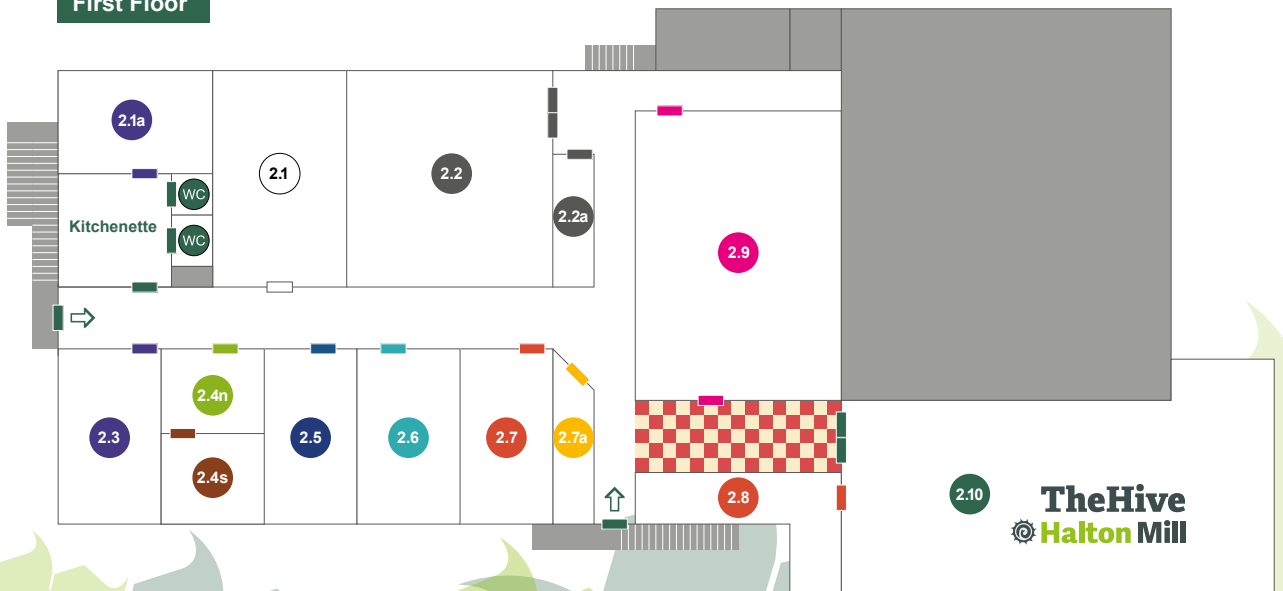

Ground Floor

First Floor

Managed by Green Elephant Co-operative

Tel: 07582 789406

Email: greenelephantcoop@gmail.com

www.haltonmill.org.uk