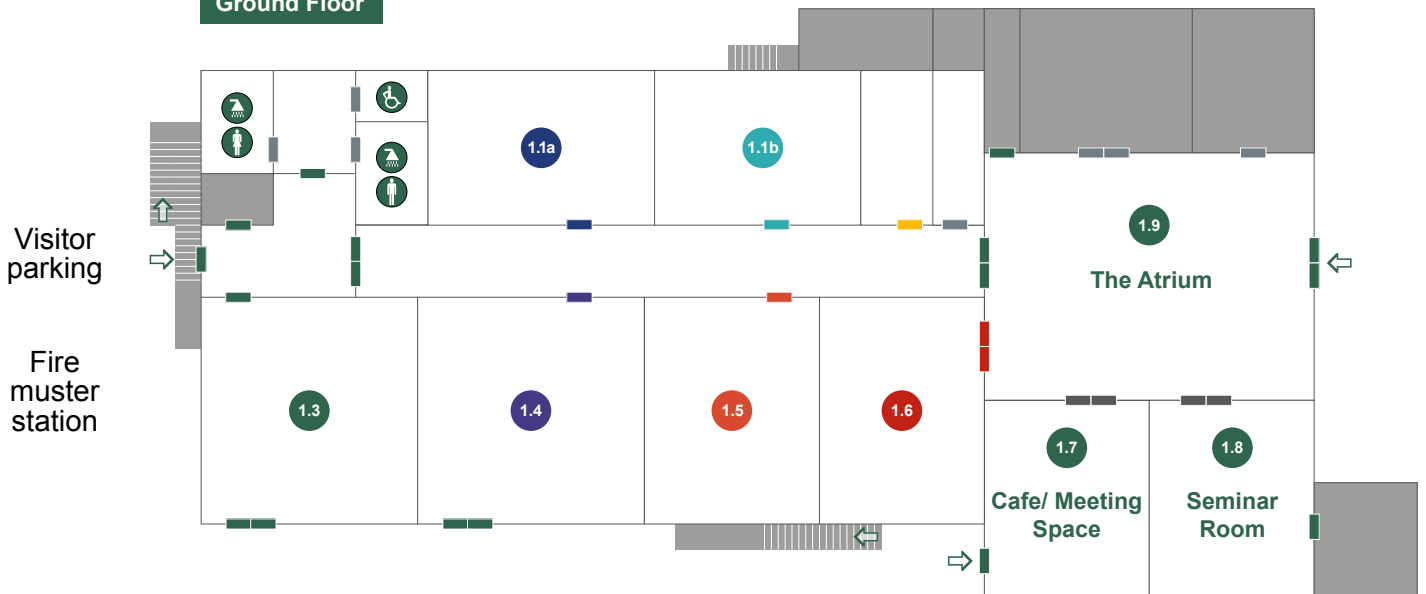

Ground Floor

First Floor

Managed by Green Elephant Co-operative

Tel: 07582 789406

Email: greenelephantcoop@gmail.com

www.haltonmill.org.uk