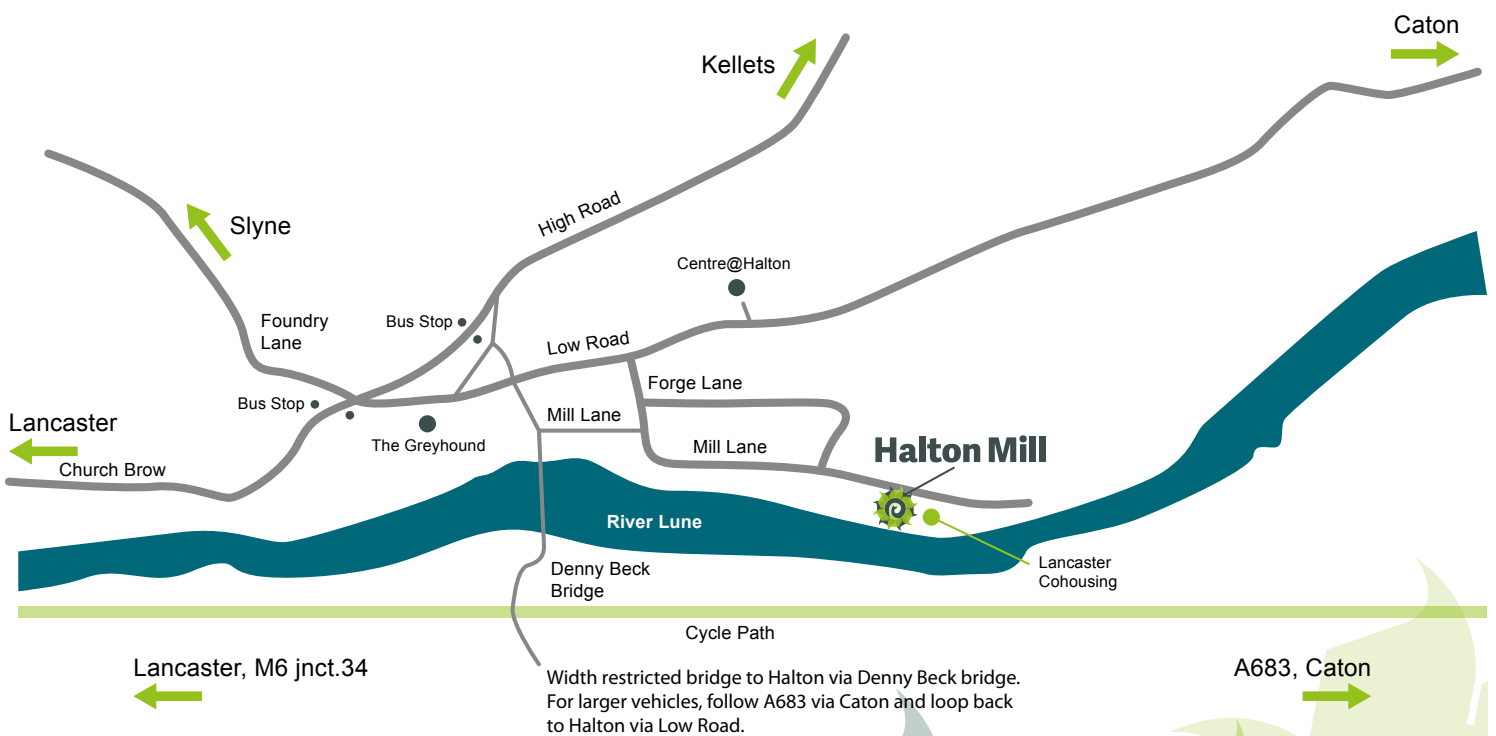

Halton Mill

How to find us

Halton Mill, Mill Lane, Halton, Lancaster, LA2 6ND.

Managed by Green Elephant Co-operative

Tel: 07582 789406

Email: greenelephantcoop@gmail.com

www.haltonmill.org.uk

Halton Mill